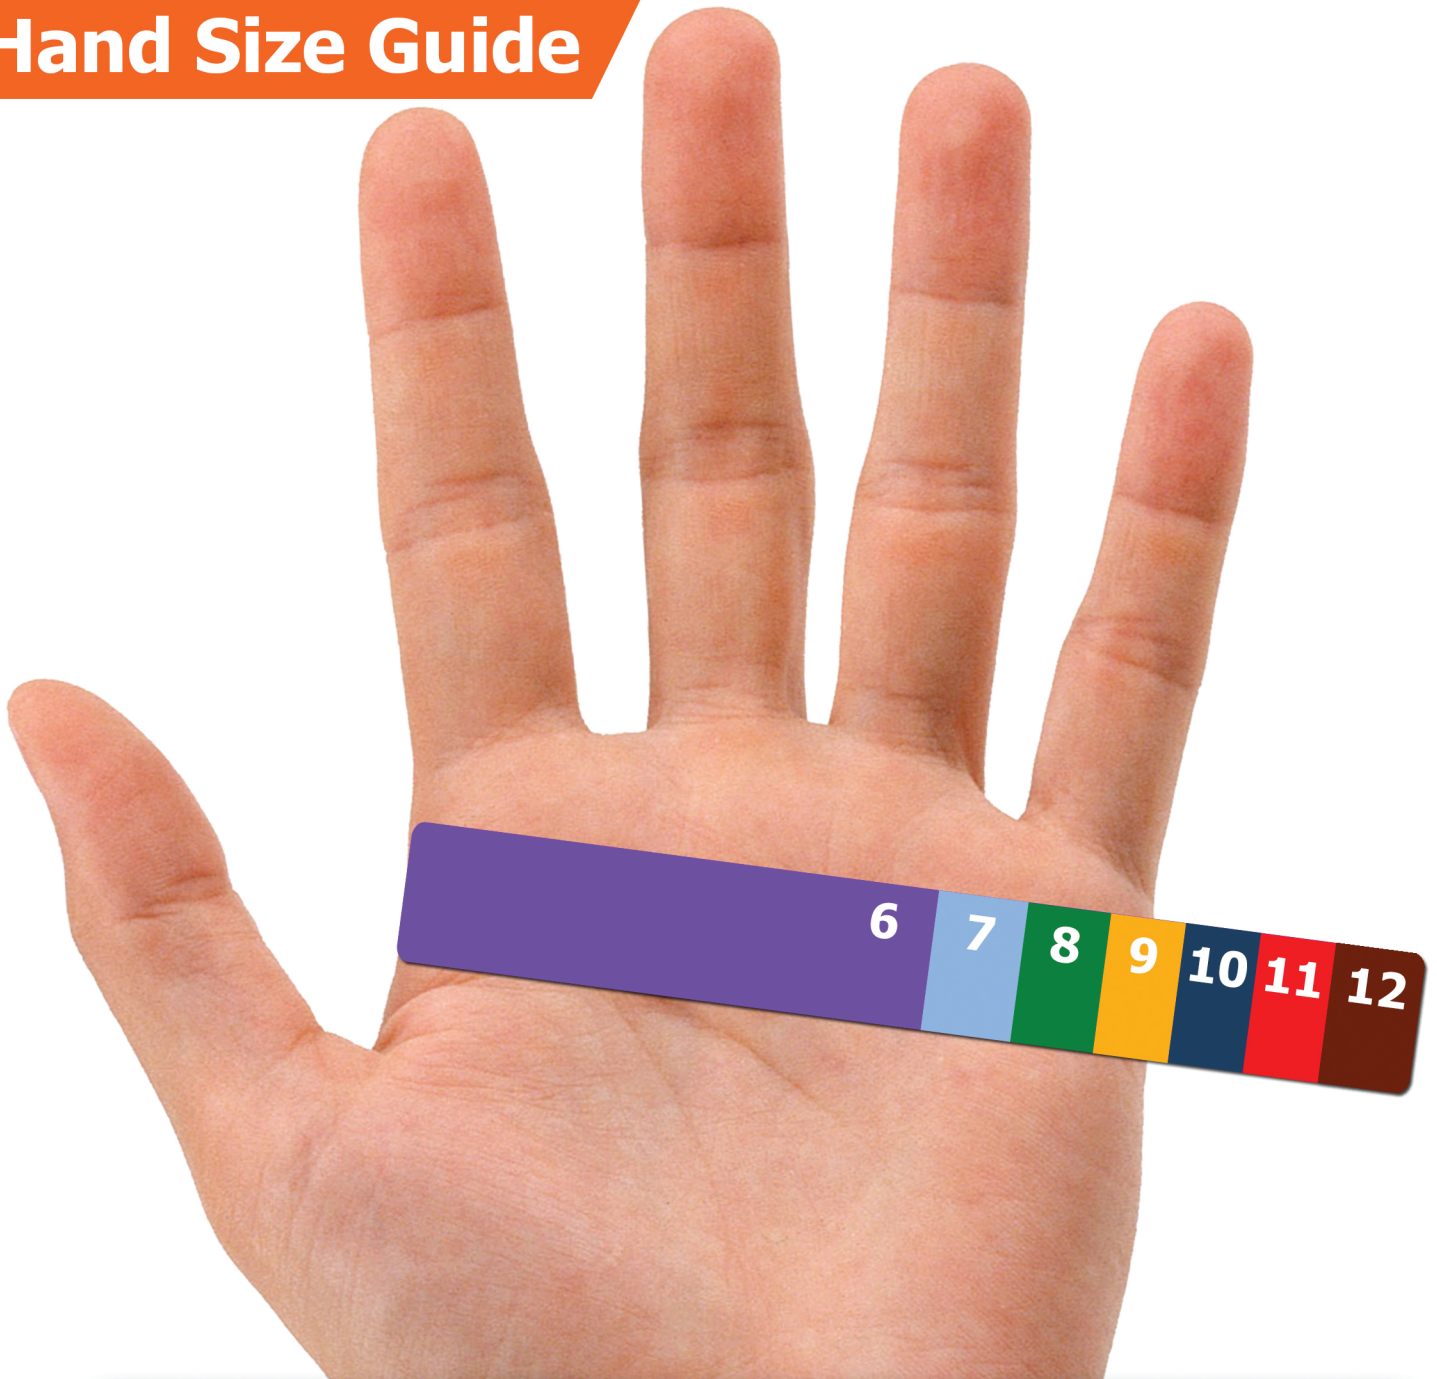

AS Laurea

DIGNUS®

Hand Size Guide

Dignus gloves are available in a variety of sizes.
in order to gain the optimum in performance and comfort,
it is essential that the correct size gloves are used.
To determine the correct glove size, please place your hand on the coloured bar as
shown above.